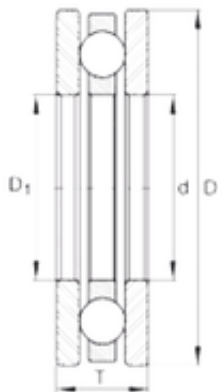

CT?BEARING-SINGAPORE LTD.

INA 4459 thrust ball bearings

Bearing No. 4459

Size	142.875x212.73x47.63 mm
Bore Diameter	142,875 mm
Outer Diameter	212,73 mm
Width	47,63 mm
d	142,875 mm
D	212,73 mm
T	47,63 mm
D1	143,662 mm
Weight	5,581 Kg
Basic dynamic load rating (C)	228 kN
Basic static load rating (C0)	690 kN

4459 Bearing 2D drawings and 3D CAD models