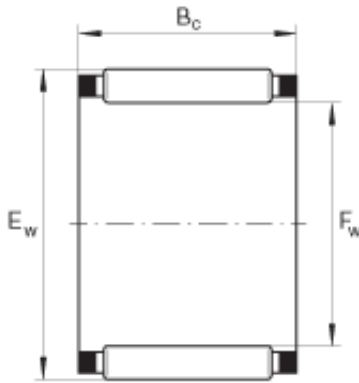

CT?BEARING-SINGAPORE LTD.

INA K3X5X9-TV needle roller bearings

Bearing No. K3X5X9-TV

Size	3x5x9 mm
Bore Diameter	3 mm
Outer Diameter	5 mm
Width	9 mm
F_w	3 mm
E_w	5 mm
B_c	9 mm
m	0,4 g / Weight
C_r	1710 N / Dynamic load rating (radial)
C_{0r}	1480 N / Static load rating (radial)
C_{ur}	188 N / Fatigue limit load, radial
n_G	50000 1/min / Limiting speed
n_B	80000 1/min / Reference speed
Category	Roller Bearings
Inventory	0.0
Manufacturer Name	SCHAEFFLER GROUP
Minimum Buy Quantity	N/A
Weight / Kilogram	0
Product Group	B04144

K3X5X9-TV Bearing 2D drawings and 3D CAD models